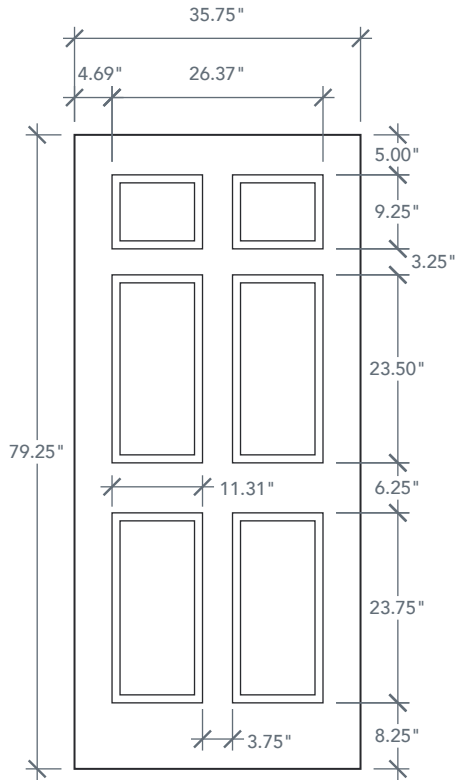

# 6'8" DRV60 SIX PANEL DOOR

WHITE OAK SERIES  
2023 PLASTPRO SPECBOOK PAGE: 176

## AVAILABLE SIZING

ARTWORK SCALE: 1/2"=1'

**3' 0" x 6' 8"**

NOTE: BY REQUEST, DOOR HEIGHT COMES IN VARYING DIMENSIONS TO A MINIMUM OF 79". EXCESS WILL BE TAKEN FROM BOTTOM RAIL. ALL OTHER DIMENSIONS WILL REMAIN THE SAME.

## CUTOUTS & GLASS

A = DISTANCE FROM TOP OF DOOR TO TOP OF OPENING