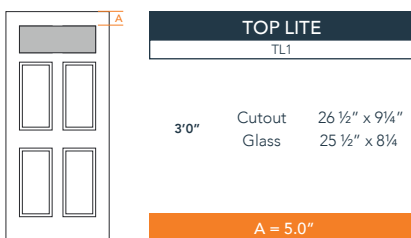

## AVAILABLE SIZING

ARTWORK SCALE: 1/2"=1'

**3' 0" x 6' 8"**

NOTE: BY REQUEST, DOOR HEIGHT COMES IN VARYING DIMENSIONS TO A MINIMUM OF 79". EXCESS WILL BE TAKEN FROM BOTTOM RAIL. ALL OTHER DIMENSIONS WILL REMAIN THE SAME.

## CUTOUTS & GLASS

A = DISTANCE FROM TOP OF DOOR TO TOP OF OPENING